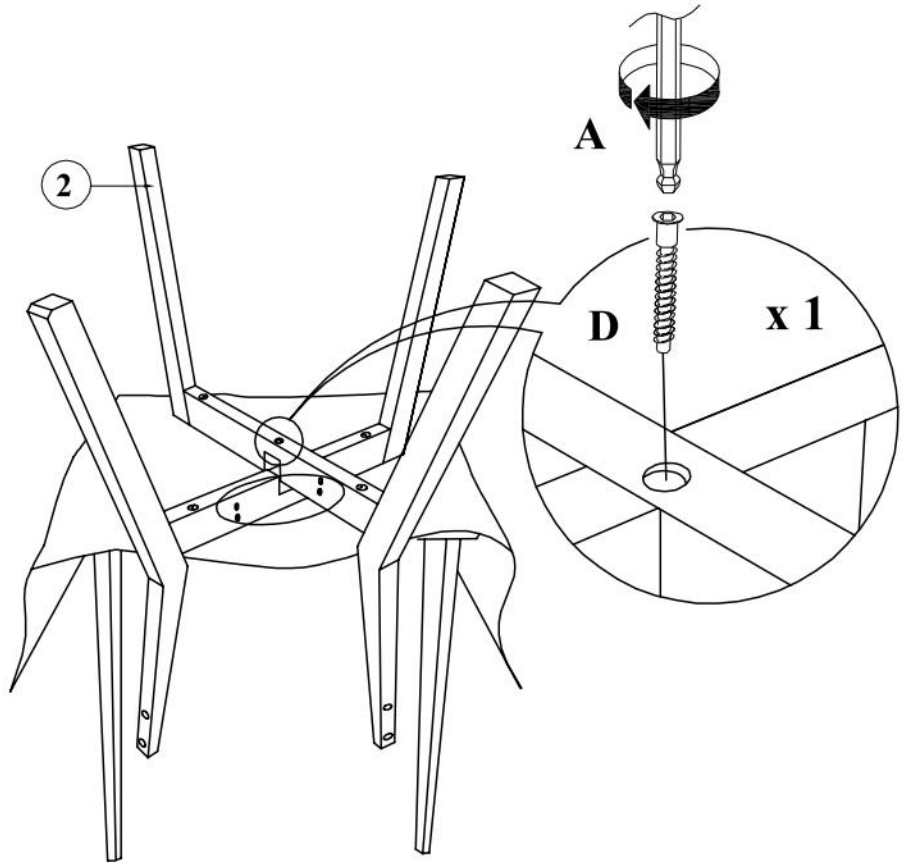

BRANDO

1	4
2	4
3	4
4	4
5	4
6	4

CODE	DESCRIPTION	QTY.
A	 ALLEN KEY M4 X 110MM	1 PC
B	 JCBC BOLT M6 X 60MM	16 PCS
C	 JCBC BOLT M6 X 30MM	16 PCS
D	 HEX CONNECTING SCREW M7 X50MM ZB (10#)	4 PCS
E	 JCBC BOLT M6 X 35MM	32 PCS
F	 SPRING WASHER 1/4"	48 PCS
G	 FLAT WASHER M6 X 13MM	16 PCS
H	 WOOD BUTTON Ø14.5 x 9MM	16 PCS

BRANDO

1

2

BRANDO

3

4

BRANDO

5