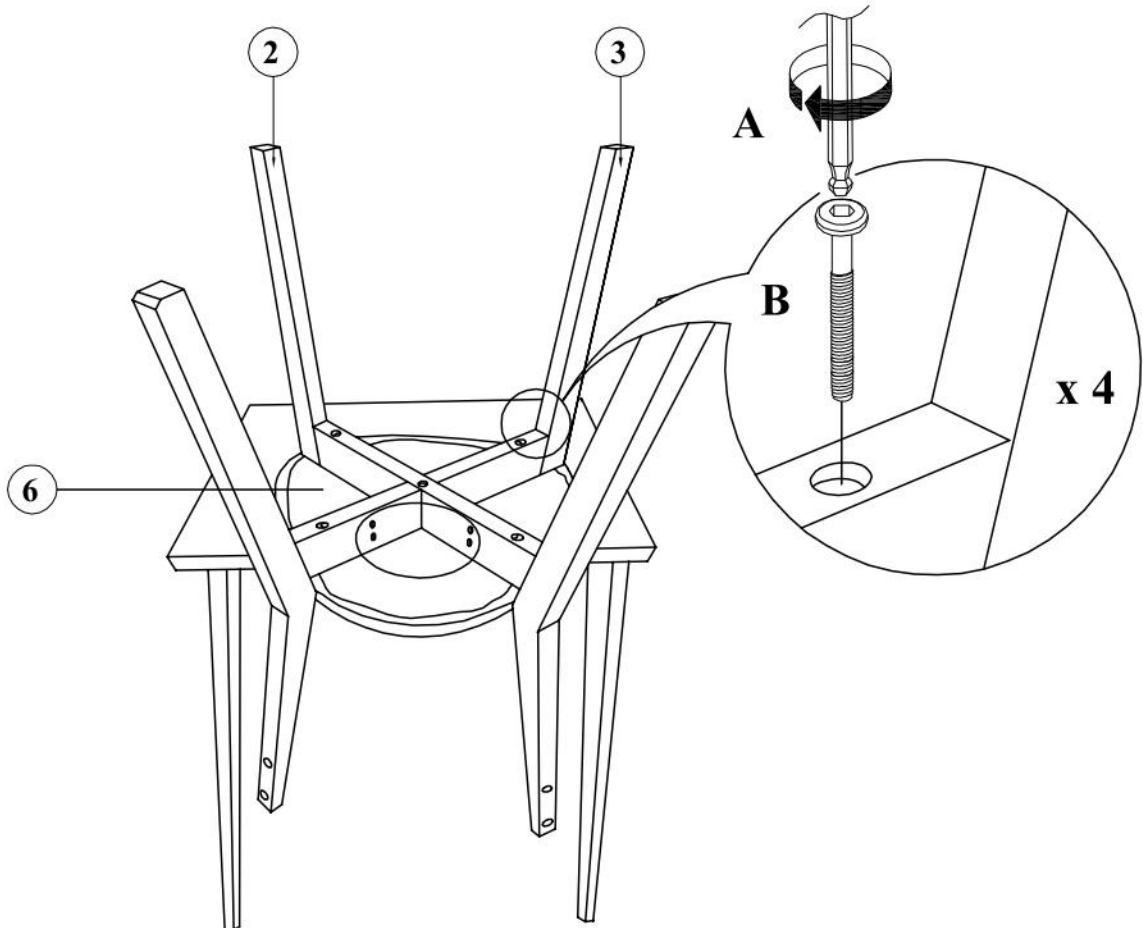

BRANDO

1	4
2	4
3	4
4	4
5	4
6	4

CODE	DESCRIPTION	QTY.
A	 ALLEN KEY M4 X 110MM	1 PC
B	 JCBC BOLT M6 X 60MM	16 PCS
C	 JCBC BOLT M6 X 30MM	16 PCS
D	 HEX CONNECTING SCREW M7 X50MM ZB (10#)	4 PCS
E	 JCBC BOLT M6 X 35MM	32 PCS
F	 SPRING WASHER 1/4"	48 PCS
G	 FLAT WASHER M6 X 13MM	16 PCS
H	 WOOD BUTTON Ø14.5 x 9MM	16 PCS

BRANDO

1

2

BRANDO

3

4

BRANDO

5