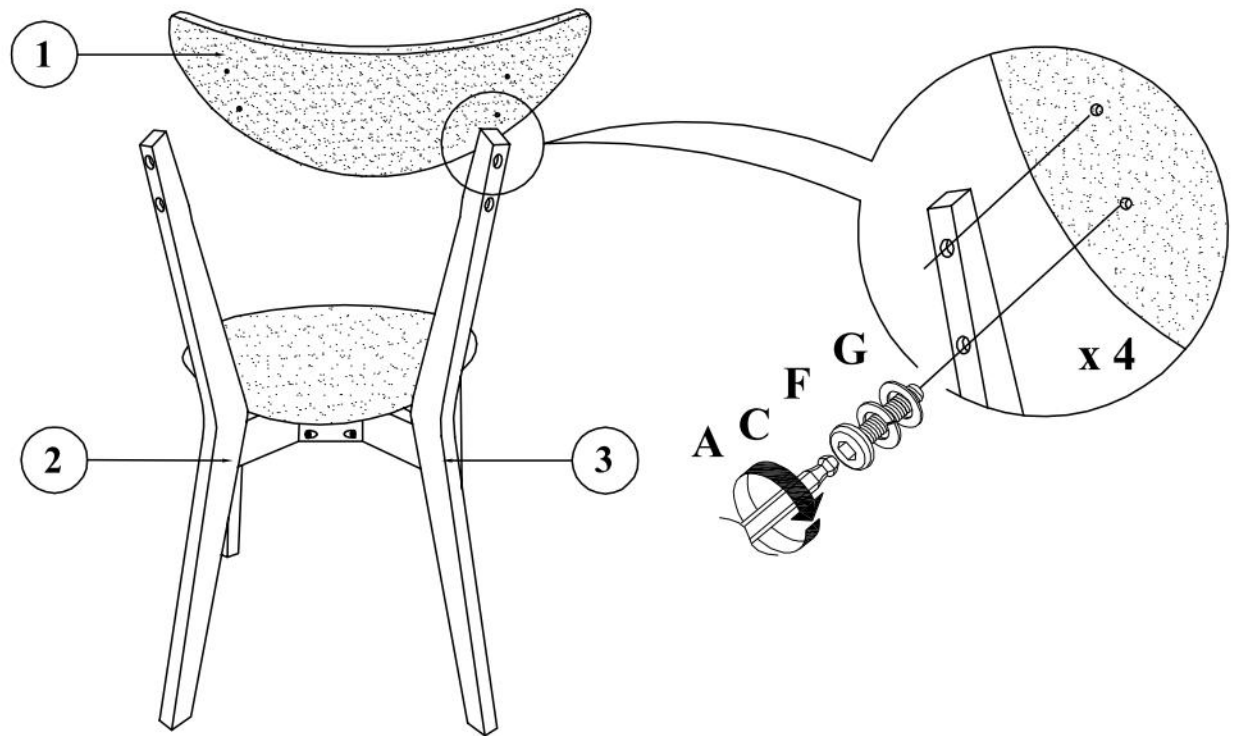

BRANDO

1	4
2	4
3	4
4	4
5	4
6	4

CODE	DESCRIPTION	QTY.
A	 ALLEN KEY M4 X 110MM	1 PC
B	 JCBC BOLT M6 X 60MM	16 PCS
C	 JCBC BOLT M6 X 30MM	16 PCS
D	 HEX CONNECTING SCREW M7 X50MM ZB (10#)	4 PCS
E	 JCBC BOLT M6 X 35MM	32 PCS
F	 SPRING WASHER 1/4"	48 PCS
G	 FLAT WASHER M6 X 13MM	16 PCS
H	 WOOD BUTTON Ø14.5 x 9MM	16 PCS

BRANDO

1

2

BRANDO

3

4

BRANDO

5