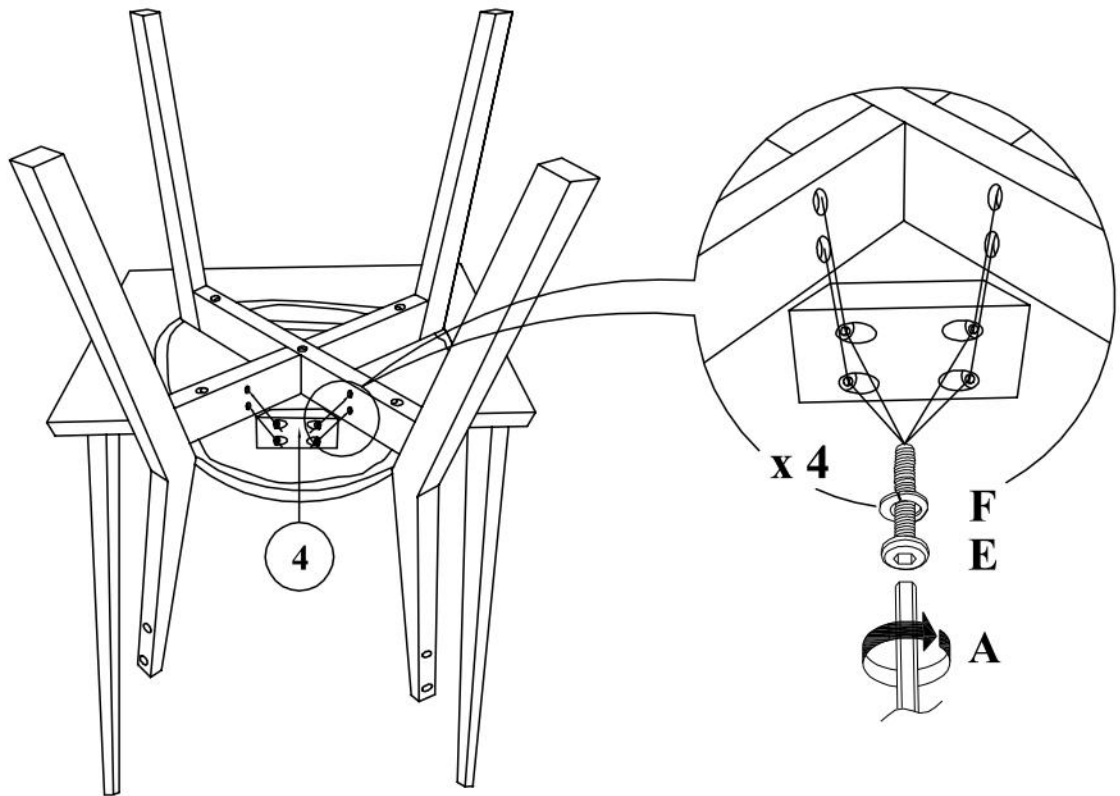

BRANDO

1	4
2	4
3	4
4	4
5	4
6	4

CODE	DESCRIPTION	QTY.
A	 ALLEN KEY M4 X 110MM	1 PC
B	 JCBC BOLT M6 X 60MM	16 PCS
C	 JCBC BOLT M6 X 30MM	16 PCS
D	 HEX CONNECTING SCREW M7 X50MM ZB (10#)	4 PCS
E	 JCBC BOLT M6 X 35MM	32 PCS
F	 SPRING WASHER 1/4"	48 PCS
G	 FLAT WASHER M6 X 13MM	16 PCS
H	 WOOD BUTTON Ø14.5 x 9MM	16 PCS

BRANDO

1

2

BRANDO

3

4

BRANDO

5