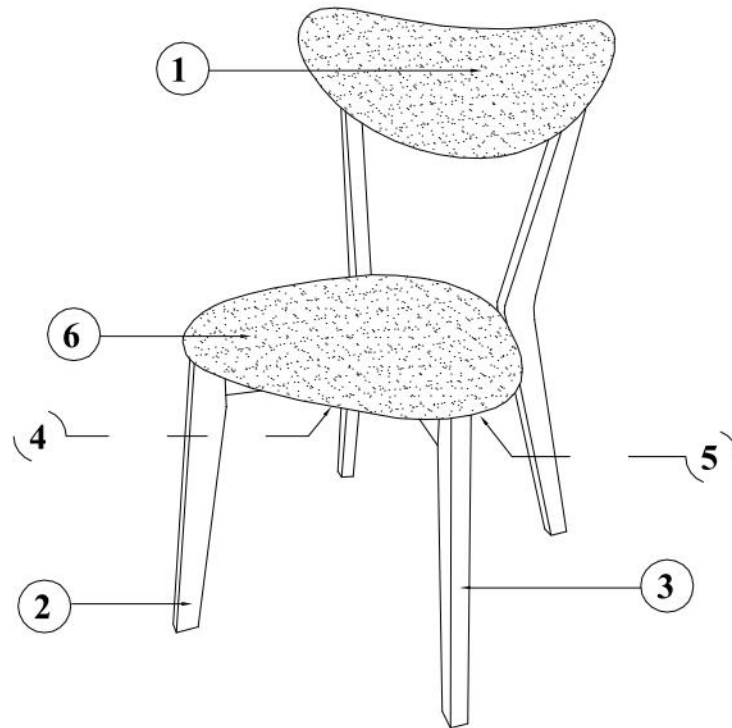

BRANDO

1	4
2	4
3	4
4	4
5	4
6	4

CODE	DESCRIPTION	QTY.
A	 ALLEN KEY M4 X 110MM	1 PC
B	 JCBC BOLT M6 X 60MM	16 PCS
C	 JCBC BOLT M6 X 30MM	16 PCS
D	 HEX CONNECTING SCREW M7 X50MM ZB (10#)	4 PCS
E	 JCBC BOLT M6 X 35MM	32 PCS
F	 SPRING WASHER 1/4"	48 PCS
G	 FLAT WASHER M6 X 13MM	16 PCS
H	 WOOD BUTTON Ø14.5 x 9MM	16 PCS

BRANDO

1

2

BRANDO

3

4

BRANDO

5